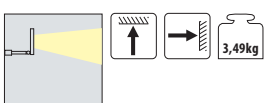

LAVADO 410 Movable wall–ceiling fixture

Art. no.	Model	Index	Power	Colour
0150	LAVADO 410	OS-LAV410-10	4 x max. 50W	white
0151	LAVADO 410	OS-LAV410-90	4 x max. 50W	grey