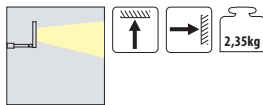

LAVADO 411 Movable wall–ceiling fixture

Art. no.	Model	Index	Power	Colour
0158	LAVADO 411	OS-LA4110-10	4 x max. 50W	white
0159	LAVADO 411	OS-LA4110-90	4 x max. 50W	grey