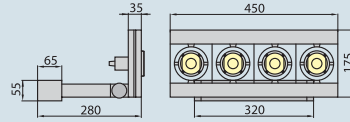

1. Indoor architectural lighting

1.2. Accent lighting fixtures

LAVADO 411

Material: body – aluminium alloy
projector – aluminium alloy

LAVADO 401 Movable wall–ceiling fixture

Art. no.	Model	Index	Power	Colour
0154	LAVADO 401	OS-LA4010-10	4 x max. 50W	white
0155	LAVADO 401	OS-LA4010-90	4 x max. 50W	grey

LAVADO 401H Movable pendant

Art. no.	Model	Index	Power	Colour
0156	LAVADO 401H	OS-LA401H-10	4 x max. 50W	white
0157	LAVADO 401H	OS-LA401H-90	4 x max. 50W	grey

LAVADO 411 Movable wall–ceiling fixture

Art. no.	Model	Index	Power	Colour
0158	LAVADO 411	OS-LA4110-10	4 x max. 50W	white
0159	LAVADO 411	OS-LA4110-90	4 x max. 50W	grey

LAVADO 411H Movable pendant

Art. no.	Model	Index	Power	Colour
0160	LAVADO 411H	OS-LA411H-10	4 x max. 50W	white
0161	LAVADO 411H	OS-LA411H-90	4 x max. 50W	grey