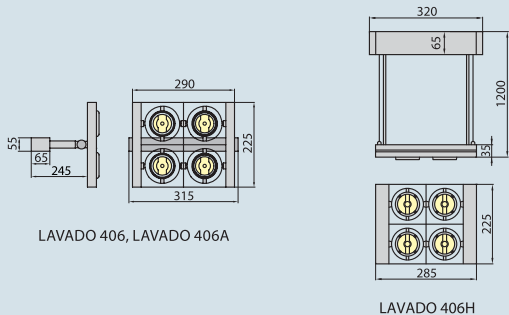

1. Indoor architectural lighting

1.2. Accent lighting fixtures

LAVADO 406, LAVADO 406A