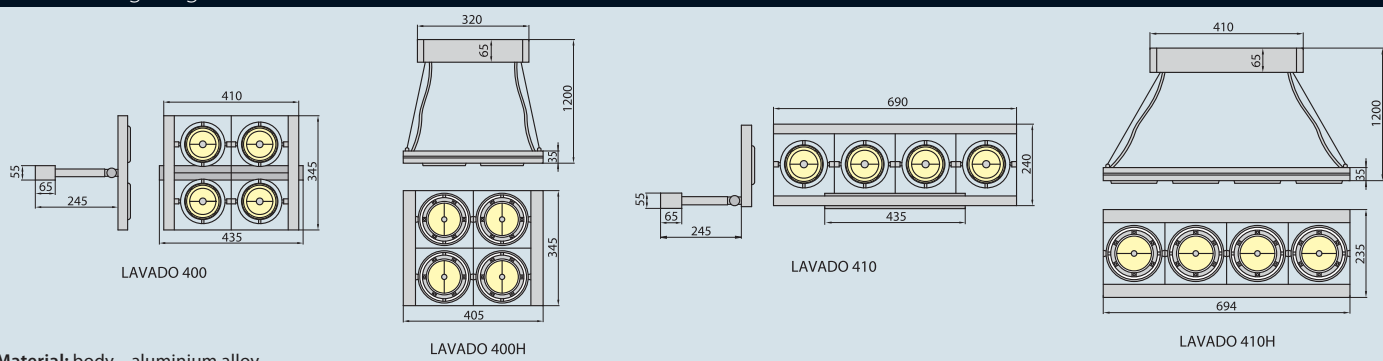

A series of fixtures for surface mounting on wall or ceiling. Reflector position can be adjusted. As a result one can precisely light a particular object or space. It allows creation of interesting lighting solutions with the possibility of directional changes. The fixtures are designed for lighting in retail sector, shop windows, museums, art galleries, expositions and modern flats.

1. Indoor architectural lighting

1.2. Accent lighting fixtures

Material: body – aluminium alloy
projector – aluminium alloy
Ignition type: electronic

LAVADO 400 Movable wall–ceiling fixture

Art. no.	Model	Index	Power	Colour
0146	LAVADO 400	OS-LAV400-10	4 x max. 50W	white
0147	LAVADO 400	OS-LAV400-90	4 x max. 50W	grey

LAVADO 400H Movable pendant

Art. no.	Model	Index	Power	Colour
0148	LAVADO 400H	OS-LA400H-10	4 x max. 50W	white
0149	LAVADO 400H	OS-LA400H-90	4 x max. 50W	grey

LAVADO 410 Movable wall–ceiling fixture

Art. no.	Model	Index	Power	Colour
0150	LAVADO 410	OS-LAV410-10	4 x max. 50W	white
0151	LAVADO 410	OS-LAV410-90	4 x max. 50W	grey