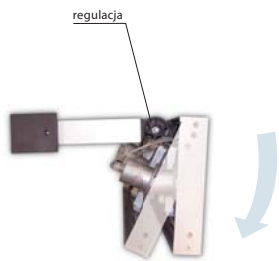

A series of fixtures for surface mounting on wall or ceiling. Reflector position can be adjusted. As a result one can precisely light a particular object or space. It allows creation of interesting lighting solutions with the possibility of directional changes. The fixtures are designed for lighting in retail sector, shop windows, museums, art galleries, expositions and modern flats.