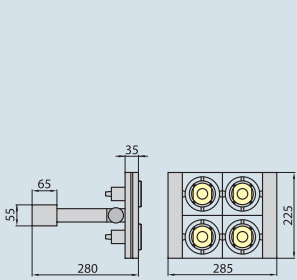

1. Indoor architectural lighting

1.2. Accent lighting fixtures

LAVADO 401