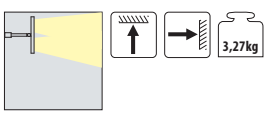

LAVADO 400 Movable wall–ceiling fixture

Art. no.	Model	Index	Power	Colour
0146	LAVADO 400	OS-LAV400-10	4 x max. 50W	white
0147	LAVADO 400	OS-LAV400-90	4 x max. 50W	grey