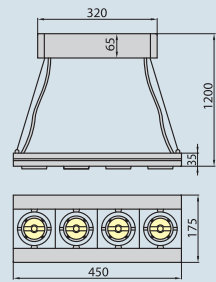

LAVADO 416H

Material: body – aluminium alloy
projector – aluminium alloy
Ignition type: electronic