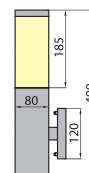

EMIL KL2 Wall garden fixture

Art. no.	Model	Index	Finishing
2416	EMIL KL2	LO-EMKL20-72	stainless steel

EMIL KS1

EMIL KL1

EMIL KS2

EMIL KL2

Material: body – stainless steel
lampshade/diffuser – polycarbonate