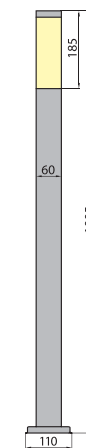

EMIL KL1 Wall garden fixture

Art. no.	Model	Index	Finishing
2414	EMIL KL1	LO-EMKL10-72	stainless steel

EMIL KS2 Wall garden fixture

Art. no.	Model	Index	Finishing
2415	EMIL KS2	LO-EMKS20-72	stainless steel

EMIL KL2 Wall garden fixture

Art. no.	Model	Index	Finishing
2416	EMIL KL2	LO-EMKL20-72	stainless steel

EMIL KS1

EMIL KL1

EMIL KS2

EMIL KL2

Material: body – stainless steel
lampshade/diffuser – polycarbonate

EMIL 105S:

EMIL 105L:

EMIL 105S

EMIL 105L

EMIL 105S, EMIL 105L Standing garden

Art. no.	Model	Index	Finishing
2419	EMIL 105S	LO-EM105S-72	stainless steel
2420	EMIL 105L	LO-EM105L-72	stainless steel

EMIL 50S

EMIL 50L

EMIL 105S

EMIL 105L

Material: body – stainless steel
lampshade/diffuser – polycarbonate