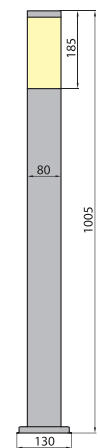

EMIL KL1 Wall garden fixture

Art. no.	Model	Index	Finishing
2414	EMIL KL1	LO-EMKL10-72	stainless steel

EMIL KS2 Wall garden fixture

Art. no.	Model	Index	Finishing
2415	EMIL KS2	LO-EMKS20-72	stainless steel

EMIL KL2 Wall garden fixture

Art. no.	Model	Index	Finishing
2416	EMIL KL2	LO-EMKL20-72	stainless steel

EMIL KS1

EMIL KL1

EMIL KS2

EMIL KL2

Material: body – stainless steel
lampshade/diffuser – polycarbonate

EMIL 105S:

EMIL 105L:

EMIL 105S

EMIL 105L

EMIL 105S, EMIL 105L Standing garden

Art. no.	Model	Index	Finishing
2419	EMIL 105S	LO-EM105S-72	stainless steel
2420	EMIL 105L	LO-EM105L-72	stainless steel

EMIL 50S

EMIL 50L

EMIL 105S

EMIL 105L

Material: body – stainless steel
lampshade/diffuser – polycarbonate