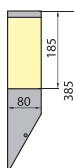

2. Domestic outdoor lighting

2.1. Garden fixtures

EMIL KS1 Wall garden fixture

Art. no.	Model	Index	Finishing
2413	EMIL KS1	LO-EMKS10-72	stainless steel

EMIL KL1 Wall garden fixture

Art. no.	Model	Index	Finishing
2414	EMIL KL1	LO-EMKL10-72	stainless steel

EMIL KS2 Wall garden fixture

Art. no.	Model	Index	Finishing
2415	EMIL KS2	LO-EMKS20-72	stainless steel

EMIL KL2 Wall garden fixture

Art. no.	Model	Index	Finishing
2416	EMIL KL2	LO-EMKL20-72	stainless steel

EMIL KL1

Material: body – stainless steel
lampshade/diffuser – polycarbonate