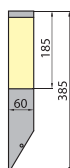

2. Domestic outdoor lighting

2.1. Garden fixtures

EMIL KS1 Wall garden fixture

Art. no.	Model	Index	Finishing
2413	EMIL KS1	LO-EMKS10-72	stainless steel

EMIL KL1 Wall garden fixture

Art. no.	Model	Index	Finishing
2414	EMIL KL1	LO-EMKL10-72	stainless steel

EMIL KS2 Wall garden fixture

Art. no.	Model	Index	Finishing
2415	EMIL KS2	LO-EMKS20-72	stainless steel

EMIL KL2 Wall garden fixture

Art. no.	Model	Index	Finishing
2416	EMIL KL2	LO-EMKL20-72	stainless steel

EMIL KS1

Material: body – stainless steel
lampshade/diffuser – polycarbonate