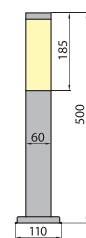

EMIL 105S:

EMIL 105L:

EMIL 105S

EMIL 105L

EMIL 105S, EMIL 105L Standing garden

Art. no.	Model	Index	Finishing
2419	EMIL 105S	LO-EM105S-72	stainless steel
2420	EMIL 105L	LO-EM105L-72	stainless steel

EMIL 50S

EMIL 50L

EMIL 105S

EMIL 105L

Material: body – stainless steel
lampshade/diffuser – polycarbonate