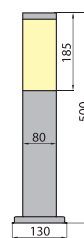

EMIL 105S:

EMIL 105L:

EMIL 105S

EMIL 105L

EMIL 105S, EMIL 105L Standing garden

Art. no.	Model	Index	Finishing
2419	EMIL 105S	LO-EM105S-72	stainless steel
2420	EMIL 105L	LO-EM105L-72	stainless steel

EMIL 50S

EMIL 50L

EMIL 105S

EMIL 105L

Material: body – stainless steel
lampshade/diffuser – polycarbonate