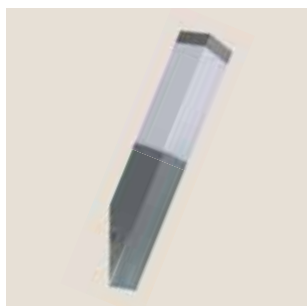

EMIL is a decorative series of garden lighting fixtures. The fixtures are made of stainless steel. EMIL perfectly matches with modern architecture. Thanks to the milky lampshade the fixture produces soft light.

As the light sources used are incandescent, candle-like, lamps with E14 or E27 base (depends on the model).

2. Domestic outdoor lighting

2.1. Garden fixtures

EMIL KS1 Wall garden fixture

Art. no.	Model	Index	Finishing
2413	EMIL KS1	LO-EMKS10-72	stainless steel

EMIL KL2 Wall garden fixture

Art. no.	Model	Index	Finishing
2416	EMIL KL2	LO-EMKL20-72	stainless steel

EMIL KS1

EMIL KL1

EMIL KS2

EMIL KL2

Material: body – stainless steel
lampshade/diffuser – polycarbonate

EMIL 50L

EMIL 105S

EMIL 105L

Material: body – stainless steel
lampshade/diffuser – polycarbonate