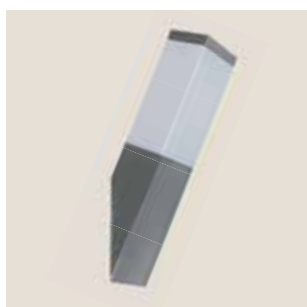

EMIL is a decorative series of garden lighting fixtures. The fixtures are made of stainless steel. EMIL perfectly matches with modern architecture. Thanks to the milky lampshade the fixture produces soft light.

As the light sources used are incandescent, candle-like, lamps with E14 or E27 base (depends on the model).

2. Domestic outdoor lighting

2.1. Garden fixtures

EMIL KS1 Wall garden fixture

Art. no.	Model	Index	Finishing
2413	EMIL KS1	LO-EMKS10-72	stainless steel

EMIL KL1 Wall garden fixture

Art. no.	Model	Index	Finishing
2414	EMIL KL1	LO-EMKL10-72	stainless steel

EMIL KS2 Wall garden fixture

Art. no.	Model	Index	Finishing
2415	EMIL KS2	LO-EMKS20-72	stainless steel

EMIL KL2 Wall garden fixture

Art. no.	Model	Index	Finishing
2416	EMIL KL2	LO-EMKL20-72	stainless steel

EMIL KS1

EMIL KL1

EMIL KS2

EMIL KL2

Material: body – stainless steel
lampshade/diffuser – polycarbonate