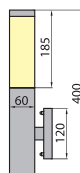

EMIL KL2 Wall garden fixture

Art. no.	Model	Index	Finishing
2416	EMIL KL2	LO-EMKL20-72	stainless steel

EMIL KS1

EMIL KL1

EMIL KS2

EMIL KL2

Material: body – stainless steel
lampshade/diffuser – polycarbonate